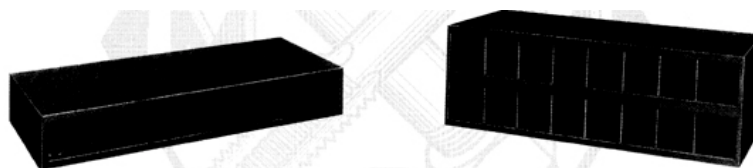

## METAL DRAWER CABINETS # DURHAM

Standard Drawers = 5 3/8"w x 2 3/4"h x 11 1/4 "d

SIZE	DESCRIPTION	CONFIGURATION	DIMENSIONS (W x H x D)	COUNT	WEIGHT (lbs.)
<b>DC-1x6</b>	Drawer Cabinet	1 Row, 6 Columns	33 3/4 x 4 x 11 5/8	6 Drawers	18
<b>DC-3x2</b>	Drawer Cabinet	3 Rows, 2 Columns	11 3/4 x 10 7/8 x 11 5/8	6 Drawers	17
<b>DC-2x4</b>	Drawer Cabinet	2 Rows, 4 Columns	22 3/4 x 7 3/8 x 11 5/8	8 Drawers	23
<b>DC-3x3</b>	Drawer Cabinet	3 Rows, 3 Columns	17 1/4 x 10 7/8 x 11 5/8	9 Drawers	28
<b>DC-2x6</b>	Drawer Cabinet	2 Rows, 6 Columns	33 3/4 x 7 3/8 x 11 5/8	12 Drawers	34
<b>DC-3x6</b>	Drawer Cabinet	3 Rows, 6 Columns	33 3/4 x 10 7/8 x 11 5/8	18 Drawers	50
<b>DC-6x3</b>	Drawer Cabinet	6 Rows, 3 Columns	17 1/4 x 21 1/4 x 11 5/8	18 Drawers	50
<b>DC-4x6</b>	Drawer Cabinet	4 Rows, 6 Columns	33 3/4 x 14 3/8 x 11 5/8	24 Drawers	62
<b>DC-5x6</b>	Drawer Cabinet	5 Rows, 6 Columns	33 3/4 x 17 3/4 x 11 5/8	30 Drawers	72

## OPEN FACED BINS # DURHAM

SIZE	DESCRIPTION	CONFIGURATION	DIMENSIONS (W x H x D)	COUNT	WEIGHT (lbs.)
<b>OFB-18</b>	Heavy Duty Open Faced Bins	4 Rows, 6 Columns	33 3/4 x 19 1/4 x 12	18 Compartments	38
<b>OFB-24</b>	Heavy Duty Open Faced Bins	3 Rows, 6 Columns	33 3/4 x 23 7/8 x 12	24 Compartments	44
<b>OFB-32</b>	Heavy Duty Open Faced Bins	4 Rows, 8 Columns	33 3/4 x 19 1/4 x 12	32 Compartments	47
<b>OFB-42</b>	Heavy Duty Open Faced Bins	7 Rows, 6 Columns	33 3/4 x 42 x 12	42 Compartments	71
<b>OFB-56</b>	Heavy Duty Open Faced Bins	8 Rows, 7 Columns	33 3/4 x 42 x 12	56 Compartments	75
<b>OFB-72</b>	Heavy Duty Open Faced Bins	9 Rows, 8 Columns	33 3/4 x 42 x 12	72 Compartments	80

## ROD RACKS # DURHAM

SIZE	DESCRIPTION	CONFIGURATION	DIMENSIONS (W x H x D)	COUNT	WEIGHT (lbs.)
<b>RR-18</b>	18 Hole Rod	2 Rows, 9 Slots	24 1/8 x 24 x 6 7/8	18 Slots	16

**How to Order**  
Item #: DURHAM  
Size: OFB-24  
Quantity: 3  
Tel: 1-888-966-MMCC