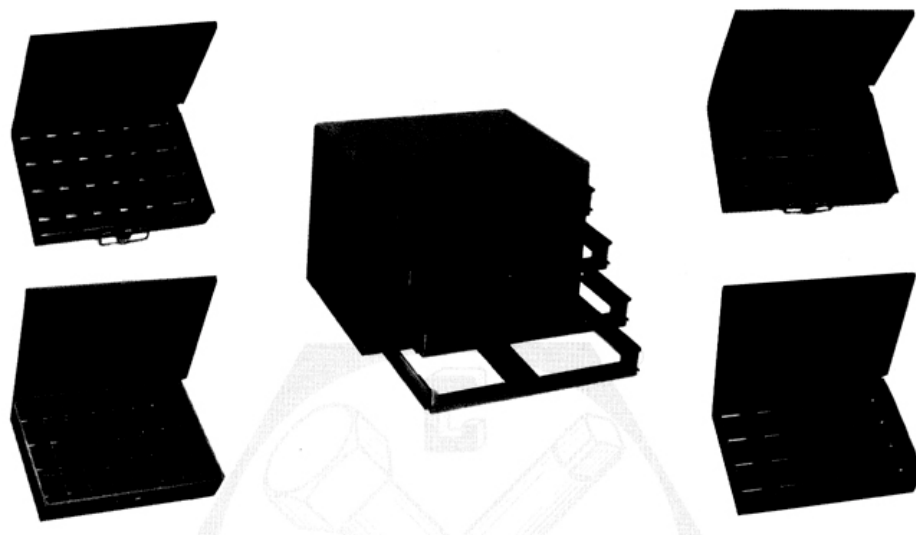

ASSORTMENT BOXES & RACKS # DURHAM

SIZE	DESCRIPTION	CONFIGURATION	DIMENSIONS (W x H x D)	COUNT	WEIGHT (lbs.)
SSAB-24	Small Scoop Assortment Box	4 x 5 + 4 oversized	13 3/8 x 2 x 9 1/4	24 Compartments	4
SSAB-21	Small Scoop Assortment Box	4 x 5 + 1 oversized	13 3/8 x 2 x 9 1/4	21 Compartments	4
SSAB-20	Small Scoop Assortment Box	4 x 5	13 3/8 x 2 x 9 1/4	20 Compartments	4
SSAB-16	Small Scoop Assortment Box	4 x 4	13 3/8 x 2 x 9 1/4	16 Compartments	4
SSAB-12	Small Scoop Assortment Box	4 x 3	13 3/8 x 2 x 9 1/4	12 Compartments	4
SSAB-ADJ	Small Scoop Assortment Box	Varies	13 3/8 x 2 x 9 1/4	Up to 13 Comp.	4
SSAB-RACK2	SS Assortment Box Rack	For 2 Asst. Boxes	15 1/4 x 6 1/4 x 11 3/4	2 Drawers	12
SSAB-RACK4	SS Assortment Box Rack	For 4 Asst. Boxes	15 1/4 x 16 3/8 x 11 3/4	4 Drawers	22
SSAB-RACK6	SS Assortment Box Rack	For 6 Asst. Boxes	15 1/4 x 16 3/8 x 11 3/4	6 Drawers	32
LSAB-32	Large Scoop Assortment Box	4 x 8	18 x 3 x 12	32 Compartments	8
LSAB-24	Large Scoop Assortment Box	4 x 6	18 x 3 x 12	24 Compartments	8
LSAB-20	Large Scoop Assortment Box	4 x 5	18 x 3 x 12	20 Compartments	8
LSAB-16	Large Scoop Assortment Box	4 x 4	18 x 3 x 12	16 Compartments	8
LSAB-12	Large Scoop Assortment Box	4 x 3	18 x 3 x 12	12 Compartments	8
LSAB-ADJ	Large Scoop Assortment Box	Varies	18 x 3 x 12	Up to 13 Comp.	8
LSAB-RACK2	LS Assortment Box Rack	For 2 Asst. Boxes	20 x 8 1/8 x 15 3/4	2 Drawers	20
LSAB-RACK4	LS Assortment Box Rack	For 4 Asst. Boxes	20 x 15 x 15 3/4	4 Drawers	37

How to Order
Item #: DURHAM
Size: SSAB-24
Quantity: 5
Tel: 1-888-966-MMCC