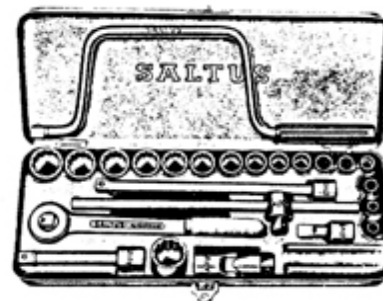

SOCKET SETS # 3124 S

*Series 1(Basic)

*Series 2 (Comprehensive)

*Series 3 (Extensive)

SIZE NO.*	SQUARE DRIVE	TOTAL PCS	SIZES INCLUDED (mm)	ACCESSORIES INCLUDED (See Page 4-430)	APPROX. WEIGHT
A 1	1/4"	13	4, 4.5, 5, 5.5, 6, 7, 8, 9, 10, 11, 13	A 112, A 115, A 121-5	1 lbs.
A 2	1/4"	18	4, 4.5, 5, 5.5, 6, 7, 8, 9, 10, 11, 12, 13, 14	A 114, A 115, A 116, A 121-2, A 121-5	1 lbs.
A 3	1/4"	24	4, 4.5, 5, 5.5, 6, 7, 8, 9, 10, 11, 12, 13	A 112, A 115, A 116, A 140, A 121-2, 5 Hex Keys, 2 Screwdrivers	3 lbs.
B 1	3/8"	24	4, 7, 8, 9, 10, 11, 12, 13, 14, 15, 16, 17, 18, 19, 20, 21, 22, 24	B 116, B 121-5, B 121-3, B 131, B 140, B 121-10	6 lbs
B 2	3/8"	24	6, 7, 8, 9, 10, 11, 12, 13, 14, 15, 16, 17, 18, 19, 20, 22	B 111, B 115, B 116, B 140, B 121-5, B 121-10, Screwdriver Socket	8 lbs.
B 3	3/8"	35	6, 7, 8, 9, 10, 11, 13, 14, 15, 16, 17, 18, 19, 20, 21, 22, 24	B 116, B 121-31, B 121-10, B 131, B 140, 3 Screwdriver Sockets, 4 Torx	8 lbs.
C 1	1/2"	21	10, 11, 12, 13, 14, 15, 16, 17, 18, 19, 22, 24, 27, 30, 32	C 115, C 116, C 121-5, C 121-10, C 140, C 131	4 lbs.
C 2	1/2"	24	10, 11, 12, 13, 14, 15, 16, 17, 18, 19, 20, 21, 22, 23, 24, 27, 30, 32	C 111, C 115, C 116, C 121-5, C 121-10, C 140	13 lbs.
C 3	1/2"	35	10, 11, 12, 13, 14, 15, 16, 17, 18, 19, 20, 21, 22, 23, 24, 27, 30, 32	C 116, C 140, C 131 C 121-3, C 121-10 5 Torx Sockets, 2 Philips Sockets, 5 Screwdriver Sockets	18 lbs.
D 1	3/4"	13	22, 24, 27, 30, 32, 36, 38, 41, 46, 50	D 115, D 121-8, D 121-16	24 lbs.
D 2	3/4"	20	22, 24, 26, 27, 29, 30, 32, 33, 35, 36, 38, 41, 44, 46, 50, 55	D 115, D 116, D 121-5, D 121-10	26 lbs.
D 3	3/4"	30	18, 19, 21, 22, 23, 24, 25, 26, 27, 28, 30, 32, 34, 36, 37, 38, 41, 45, 46, 47, 50, 52, 54, 55, 60	D 115, D 116, D 121-4, D 121-8, D 121-16	56 lbs.