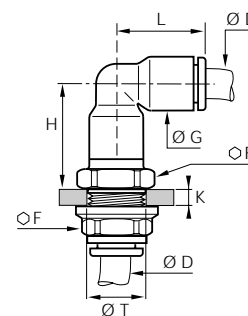

Section 8 Tubing & Fittings

“Y” TUBE TO TUBE FITTINGS # L 3140

“Y” Metric Tube to Metric Tube

SIZE		DATA mm		
O.D.1	O.D.2	Width	Body Diameter	Length
4 - 4		17.5	8.5	28.5
4 - 6		17.5	10.5	33
6 - 6		21.5	10.5	35
6 - 8		22.5	13.5	41
8 - 8		28	13.5	45
8 - 10		28	16	47
10 - 10		33	16	53

BULKHEAD UNIONS # L 3116

Metric Tube to Metric Tube

NOMINAL SIZE TUBE O.D.	DATA mm				MAX. TORQUE
	Nut Size Across Flats	Max. Bulkhead Thickness	Length	Mounting Hole	
4	13	5.5	25	10.5	11 lb/Inch
6	15	8.5	28.5	12.5	13 lb/Inch
8	18	14.5	38.5	15.5	15 lb/Inch
10	24	12	46	22.5	-
12	26	18.5	51	22.5	-
14	30	15	52	26.5	-

BULKHEAD ELBOW UNIONS # L 3139

New Item

NOMINAL SIZE TUBE O.D.	DATA mm					
	Nut Size Across Flats	Body Diameter	Installed Height	Max. Bulkhead Thickness	Arm Length	Mounting Hole
4	13	8.5	21	6.5	14.5	10.5
6	15	10.5	19.5	7	17.5	12.5
8	18	13.5	24	8	23	15.5
10	24	21	38.5	10	28.5	22.5
12	26	19	32.5	8.5	31	22.5
14	30	25.5	47	15	33.5	26.5