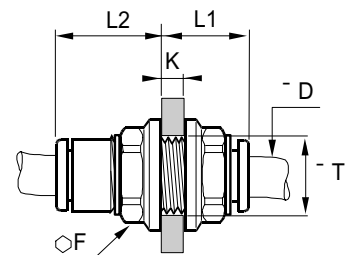

Section 8 Tubing & Fittings

“Y” TUBE TO TUBE FITTINGS # L 3140

“Y” Metric Tube to Metric Tube

SIZE		DATA mm		
O.D.1	O.D.2	Width	Body Diameter	Length
4 - 4		17.5	8.5	28.5
4 - 6		17.5	10.5	33
6 - 6		21.5	10.5	35
6 - 8		22.5	13.5	41
8 - 8		28	13.5	45
8 - 10		28	16	47
10 - 10		33	16	53

BULKHEAD UNIONS # L 3116

Metric Tube to Metric Tube

NOMINAL SIZE TUBE O.D.	DATA mm				MAX. TORQUE
	Nut Size Across Flats	Max. Bulkhead Thickness	Length	Mounting Hole	
4	13	5.5	25	10.5	11 lb/Inch
6	15	8.5	28.5	12.5	13 lb/Inch
8	18	14.5	38.5	15.5	15 lb/Inch
10	24	12	46	22.5	-
12	26	18.5	51	22.5	-
14	30	15	52	26.5	-

BULKHEAD ELBOW UNIONS # L 3139

New Item

NOMINAL SIZE TUBE O.D.	DATA mm					
	Nut Size Across Flats	Body Diameter	Installed Height	Max. Bulkhead Thickness	Arm Length	Mounting Hole
4	13	8.5	21	6.5	14.5	10.5
6	15	10.5	19.5	7	17.5	12.5
8	18	13.5	24	8	23	15.5
10	24	21	38.5	10	28.5	22.5
12	26	19	32.5	8.5	31	22.5
14	30	25.5	47	15	33.5	26.5