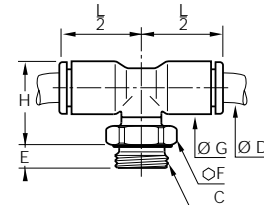

## “T” CONNECTORS # L3198

*New Item*

Double Tube to Male BSP

NOMINAL SIZE TUBE O.D.(mm) x THREAD	BSP PARALLEL THREAD DIA - TPI	DATA mm	
		Installed Height	Across Flats
4 x 1/8BSP	1/8 - 28	14	13
4 x 1/4BSP	1/4 - 19	14	16
6 x 1/8BSP	1/8 - 28	16	13
6 x 1/4BSP	1/4 - 19	16	16
8 x 1/8BSP	1/8 - 28	23	13
8 x 1/4BSP	1/4 - 19	23	16
8 x 3/8BSP	3/8 - 19	23	20
10 x 1/4BSP	1/4 - 19	26.5	16
10 x 3/8BSP	3/8 - 19	26.5	20
10 x 1/2BSP	1/2 - 14	26.5	24
12 x 1/8BSP	1/8 - 28	31	16
12 x 1/4BSP	1/4 - 19	31	20
12 x 1/2BSP	1/2 - 14	31	24
14 x 3/8BSP	3/8 - 19	32.5	24
14 x 1/2BSP	1/2 - 14	32.5	27

## “T-RUN” CONNECTORS # L 3193

*New Item*

Double Tube to Male BSP

NOMINAL SIZE TUBE O.D.(mm) x THREAD	BSP PARALLEL THREAD DIA - TPI	DATA mm	
		Installed Height	Across Flats
4 x 1/8BSP	1/8 - 28	23	13
4 x 1/4BSP	1/4 - 19	23	16
6 x 1/8BSP	1/8 - 28	27	13
6 x 1/4BSP	1/4 - 19	27	16
8 x 1/8BSP	1/8 - 28	36.5	13
8 x 1/4BSP	1/4 - 19	34.5	16
8 x 3/8BSP	3/8 - 19	34.5	20
10 x 1/4BSP	1/4 - 19	42	16
10 x 3/8BSP	3/8 - 19	40.5	20
10 x 1/2BSP	1/2 - 14	40.5	24
12 x 1/8BSP	1/8 - 28	48	16
12 x 1/4BSP	1/4 - 19	46.5	20
12 x 1/2BSP	1/2 - 14	46.5	24
14 x 3/8BSP	3/8 - 19	74	24
14 x 1/2BSP	1/2 - 14	75	27

## SINGLE BANJO CONNECTORS # L 3118

*New Item*

Tube to Male BSP

NOMINAL SIZE TUBE O.D.(mm) x THREAD	BSP PARALLEL THREAD DIA - TPI	DATA mm	
		Installed Height	Across Flats
4 x 1/8BSP	1/8 - 28	17	13
6 x 1/4BSP	1/4 - 19	17	13
6 x 1/8BSP	1/8 - 28	21	17
6 x 1/4BSP	1/4 - 19	21	13
8 x 1/4BSP	1/4 - 19	26.5	17
8 x 3/8BSP	3/8 - 19	30	20
10 x 1/4BSP	1/4 - 19	26.5	17
10 x 3/8BSP	3/8 - 19	30	20
12 x 1/8BSP	1/8 - 28	24	22
12 x 1/4BSP	1/4 - 19	24	22

**How to Order**  
 Item #: L 3118  
 Size: 8 x 1/4BSP  
 Quantity: 10  
 Tel: 1-888-966-MMCC