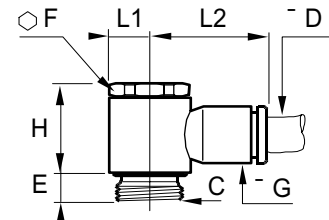

## “T” CONNECTORS # L3198

*New Item*

Double Tube to Male BSP

NOMINAL SIZE TUBE O.D.(mm) x THREAD	BSP PARALLEL THREAD DIA - TPI	DATA mm	
		Installed Height	Across Flats
4 x 1/8BSP	1/8 - 28	14	13
4 x 1/4BSP	1/4 - 19	14	16
6 x 1/8BSP	1/8 - 28	16	13
6 x 1/4BSP	1/4 - 19	16	16
8 x 1/8BSP	1/8 - 28	23	13
8 x 1/4BSP	1/4 - 19	23	16
8 x 3/8BSP	3/8 - 19	23	20
10 x 1/4BSP	1/4 - 19	26.5	16
10 x 3/8BSP	3/8 - 19	26.5	20
10 x 1/2BSP	1/2 - 14	26.5	24
12 x 1/8BSP	1/8 - 28	31	16
12 x 1/4BSP	1/4 - 19	31	20
12 x 1/2BSP	1/2 - 14	31	24
14 x 3/8BSP	3/8 - 19	32.5	24
14 x 1/2BSP	1/2 - 14	32.5	27

## “T-RUN” CONNECTORS # L 3193

*New Item*

Double Tube to Male BSP

NOMINAL SIZE TUBE O.D.(mm) x THREAD	BSP PARALLEL THREAD DIA - TPI	DATA mm	
		Installed Height	Across Flats
4 x 1/8BSP	1/8 - 28	23	13
4 x 1/4BSP	1/4 - 19	23	16
6 x 1/8BSP	1/8 - 28	27	13
6 x 1/4BSP	1/4 - 19	27	16
8 x 1/8BSP	1/8 - 28	36.5	13
8 x 1/4BSP	1/4 - 19	34.5	16
8 x 3/8BSP	3/8 - 19	34.5	20
10 x 1/4BSP	1/4 - 19	42	16
10 x 3/8BSP	3/8 - 19	40.5	20
10 x 1/2BSP	1/2 - 14	40.5	24
12 x 1/8BSP	1/8 - 28	48	16
12 x 1/4BSP	1/4 - 19	46.5	20
12 x 1/2BSP	1/2 - 14	46.5	24
14 x 3/8BSP	3/8 - 19	74	24
14 x 1/2BSP	1/2 - 14	75	27

## SINGLE BANJO CONNECTORS # L 3118

*New Item*

Tube to Male BSP

NOMINAL SIZE TUBE O.D.(mm) x THREAD	BSP PARALLEL THREAD DIA - TPI	DATA mm	
		Installed Height	Across Flats
4 x 1/8BSP	1/8 - 28	17	13
6 x 1/4BSP	1/4 - 19	17	13
6 x 1/8BSP	1/8 - 28	21	17
6 x 1/4BSP	1/4 - 19	21	13
8 x 1/4BSP	1/4 - 19	26.5	17
8 x 3/8BSP	3/8 - 19	30	20
10 x 1/4BSP	1/4 - 19	26.5	17
10 x 3/8BSP	3/8 - 19	30	20
12 x 1/8BSP	1/8 - 28	24	22
12 x 1/4BSP	1/4 - 19	24	22

**How to Order**  
 Item #: L 3118  
 Size: 8 x 1/4BSP  
 Quantity: 10  
 Tel: 1-888-966-MMCC