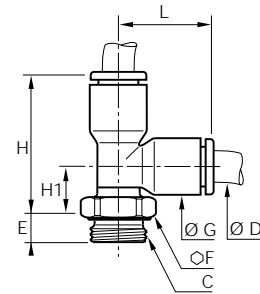

## “T” CONNECTORS # L3198

*New Item*

Double Tube to Male BSP

NOMINAL SIZE TUBE O.D.(mm) x THREAD	BSP PARALLEL THREAD DIA - TPI	DATA mm	
		Installed Height	Across Flats
4 x 1/8BSP	1/8 - 28	14	13
4 x 1/4BSP	1/4 - 19	14	16
6 x 1/8BSP	1/8 - 28	16	13
6 x 1/4BSP	1/4 - 19	16	16
8 x 1/8BSP	1/8 - 28	23	13
8 x 1/4BSP	1/4 - 19	23	16
8 x 3/8BSP	3/8 - 19	23	20
10 x 1/4BSP	1/4 - 19	26.5	16
10 x 3/8BSP	3/8 - 19	26.5	20
10 x 1/2BSP	1/2 - 14	26.5	24
12 x 1/8BSP	1/8 - 28	31	16
12 x 1/4BSP	1/4 - 19	31	20
12 x 1/2BSP	1/2 - 14	31	24
14 x 3/8BSP	3/8 - 19	32.5	24
14 x 1/2BSP	1/2 - 14	32.5	27

## “T-RUN” CONNECTORS # L 3193

*New Item*

Double Tube to Male BSP

NOMINAL SIZE TUBE O.D.(mm) x THREAD	BSP PARALLEL THREAD DIA - TPI	DATA mm	
		Installed Height	Across Flats
4 x 1/8BSP	1/8 - 28	23	13
4 x 1/4BSP	1/4 - 19	23	16
6 x 1/8BSP	1/8 - 28	27	13
6 x 1/4BSP	1/4 - 19	27	16
8 x 1/8BSP	1/8 - 28	36.5	13
8 x 1/4BSP	1/4 - 19	34.5	16
8 x 3/8BSP	3/8 - 19	34.5	20
10 x 1/4BSP	1/4 - 19	42	16
10 x 3/8BSP	3/8 - 19	40.5	20
10 x 1/2BSP	1/2 - 14	40.5	24
12 x 1/8BSP	1/8 - 28	48	16
12 x 1/4BSP	1/4 - 19	46.5	20
12 x 1/2BSP	1/2 - 14	46.5	24
14 x 3/8BSP	3/8 - 19	74	24
14 x 1/2BSP	1/2 - 14	75	27

## SINGLE BANJO CONNECTORS # L 3118

*New Item*

Tube to Male BSP

NOMINAL SIZE TUBE O.D.(mm) x THREAD	BSP PARALLEL THREAD DIA - TPI	DATA mm	
		Installed Height	Across Flats
4 x 1/8BSP	1/8 - 28	17	13
6 x 1/4BSP	1/4 - 19	17	13
6 x 1/8BSP	1/8 - 28	21	17
6 x 1/4BSP	1/4 - 19	21	13
8 x 1/4BSP	1/4 - 19	26.5	17
8 x 3/8BSP	3/8 - 19	30	20
10 x 1/4BSP	1/4 - 19	26.5	17
10 x 3/8BSP	3/8 - 19	30	20
12 x 1/8BSP	1/8 - 28	24	22
12 x 1/4BSP	1/4 - 19	24	22

**How to Order**  
 Item #: L 3118  
 Size: 8 x 1/4BSP  
 Quantity: 10  
 Tel: 1-888-966-MMCC