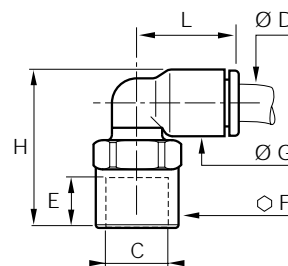

## FEMALE ELBOW CONNECTORS # L 3192 (BSPT)

*New Item*

Tube to Female BSPT

NOMINAL SIZE TUBE O.D.(mm) x THREAD	BSPT TAPER THREAD DIA. - TPI	DATA mm	
		Length (Height)	Across Flats
4 x 1/8BSPT	1/8 - 28	23	13
4 x 1/4BSPT	1/4 - 19	27	16
6 x 1/8BSPT	1/8 - 28	25	13
6 x 1/4BSPT	1/4 - 19	29	16
8 x 1/8BSPT	1/8 - 28	28	13
8 x 1/4BSPT	1/4 - 19	32	16
8 x 3/8BSPT	3/8 - 19	33	19
10 x 1/4BSPT	1/4 - 19	34.5	16
10 x 3/8BSPT	3/8 - 19	35	19
12 x 1/2BSPT	1/2 - 14	43.5	24

## “T” CONNECTORS # L 3108

Double Tube to Male BSPT

NOMINAL SIZE TUBE O.D.(mm) x THREAD	BSPT TAPER THREAD DIA. - TPI	DATA mm	
		Installed Height	Across Flats
4 x 1/8BSPT	1/8 - 28	15.5	10
4 x 1/4BSPT	1/4 - 19	16	14
6 x 1/8BSPT	1/8 - 28	17.5	10
6 x 1/4BSPT	1/4 - 19	18	14
8 x 1/8BSPT	1/8 - 28	22	10
8 x 1/4BSPT	1/4 - 19	21	14
8 x 3/8BSPT	3/8 - 19	21	17
10 x 1/4BSPT	1/4 - 19	24	15
10 x 3/8BSPT	3/8 - 19	24	17
10 x 1/2BSPT	1/2 - 14	24	21
12 x 1/8BSPT	1/8 - 28	27	15
12 x 1/4BSPT	1/4 - 19	27	17
12 x 1/2BSPT	1/2 - 14	27	21
14 x 3/8BSPT	3/8 - 19	51	24
14 x 1/2BSPT	1/2 - 14	51	24

## “T - RUN” CONNECTORS # L 3103

Double Tube to Male BSPT

NOMINAL SIZE TUBE O.D.(mm) x THREAD	BSPT TAPER THREAD DIA. - TPI	DATA mm	
		Installed Height	Across Flats
4 x 1/8BSPT	1/8 - 28	23.5	10
4 x 1/4BSPT	1/4 - 19	24	14
6 x 1/8BSPT	1/8 - 28	27.5	10
6 x 1/4BSPT	1/4 - 19	28	14
8 x 1/8BSPT	1/8 - 28	35	10
8 x 1/4BSPT	1/4 - 19	34	14
8 x 3/8BSPT	3/8 - 19	34	17
10 x 1/4BSPT	1/4 - 19	40.5	15
10 x 3/8BSPT	3/8 - 19	40.5	17
10 x 1/2BSPT	1/2 - 14	40.5	21
12 x 1/8BSPT	1/8 - 28	46.5	15
12 x 1/4BSPT	1/4 - 19	46.5	17
12 x 1/2BSPT	1/2 - 14	46.5	21
14 x 3/8BSPT	3/8 - 19	71.5	24
14 x 1/2BSPT	1/2 - 14	71.5	24