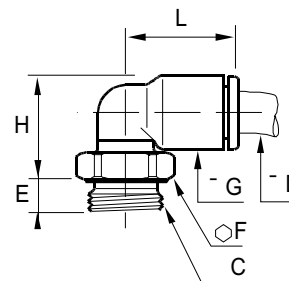

MALE ELBOW CONNECTORS # L 3109 (BSPT)

Tube to Male BSPT

NOMINAL SIZE TUBE O.D.(mm) x THREAD	BSPT TAPER THREAD DIA. - TPI	DATA mm	
		Installed Height	Across Flats
4 x 1/8BSPT	1/8 - 28	13.5	10
4 x 1/4BSPT	1/4 - 19	14	14
6 x 1/8BSPT	1/8 - 28	15.5	10
6 x 1/4BSPT	1/4 - 19	16	14
8 x 1/8BSPT	1/8 - 28	19	10
8 x 1/4BSPT	1/4 - 19	18	14
8 x 3/8BSPT	3/8 - 19	18	17
10 x 1/4BSPT	1/4 - 19	22	15
10 x 3/8BSPT	3/8 - 19	22	17
10 x 1/2BSPT	1/2 - 14	22	21
12 x 1/4BSPT	1/4 - 19	25	15
12 x 3/8BSPT	3/8 - 19	25	17
12 x 1/2BSPT	1/2 - 14	25	21
14 x 3/8BSPT	3/8 - 19	51	24
14 x 1/2BSPT	1/2 - 14	51	24

*Please note: # L 3129, Extended Male Elbow available on request - **Please inquire.**

MALE ELBOW CONNECTORS # L 3199 (BSP)

Tube to Male BSP

NOMINAL SIZE TUBE O.D.(mm) x THREAD	BSP PARALLEL THREAD DIA. - TPI	DATA mm	
		Installed Height	Across Flats
4 x 1/8BSP	1/8 - 28	13	13
4 x 1/4BSP	1/4 - 19	13	16
6 x 1/4BSP	1/4 - 19	15	13
6 x 1/8BSP	1/8 - 28	15	16
8 x 1/8BSP	1/8 - 28	20.5	13
8 x 1/4BSP	1/4 - 19	18.5	16
8 x 3/8BSP	3/8 - 19	18.5	20
10 x 1/4BSP	1/4 - 19	23.5	16
10 x 3/8BSP	3/8 - 19	22	20
10 x 1/2BSP	1/2 - 14	22	24
12 x 1/4BSP	1/4 - 19	26.5	16
12 x 3/8BSP	3/8 - 19	25	20
12 x 1/2BSP	1/2 - 14	25	24
14 x 3/8BSP	3/8 - 19	53	24
14 x 1/2BSP	1/2 - 14	54	27

*Please note: # L 3169 Extended Male Stud Elbow available on request - **Please inquire.**

How to Order

Item #: L 3109
Size: 6 x 1/8BSPT
Quantity:
Tel: 1-888-966-MMCC