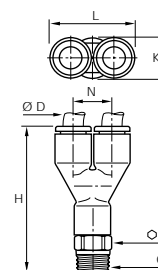

STRAIGHT “Y” CONNECTORS # L 3148

Double Tube to Male BSPT

NOMINAL SIZE TUBE O.D.(mm) x THREAD	BSPT TAPER THREAD DIA. - TPI	DATA mm	
		Installed Height	Across Flats
4 x 1/8BSPT	1/8 - 28	32.5	10
4 x 1/4BSPT	1/4 - 19	33	14
6 x 1/8BSPT	1/8 - 28	39.5	10
6 x 1/4BSPT	1/4 - 19	40	14
8 x 1/8BSPT	1/8 - 28	54.5	13
8 x 1/4BSPT	1/4 - 19	55.5	14

STRAIGHT “Y” CONNECTORS # L 3158

Double Tube to Male BSP

NOMINAL SIZE TUBE O.D.(mm) x THREAD	BSP PARALLEL THREAD DIA. - TPI	DATA mm	
		Installed Height	Across Flats
4 x 1/8BSP	1/8 - 28	32	13
4 x 1/4BSP	1/4 - 19	32	16
6 x 1/8BSP	1/8 - 28	39	13
6 x 1/4BSP	1/4 - 19	39	16
8 x 1/8BSP	1/8 - 28	56	13
8 x 1/4BSP	1/4 - 19	55	16

STRAIGHT CONNECTORS # L 3114

Tube to Female BSP

NOMINAL SIZE TUBE O.D.(mm) x THREAD	BSP PARALLEL THREAD DIA. - TPI	DATA mm	
		Length (Height)	Across Flats
4 x 1/8BSP	1/8 - 28	22.5	13
4 x 1/4BSP	1/4 - 19	26.5	16
6 x 1/8BSP	1/8 - 28	24.5	16
6 x 1/4BSP	1/4 - 19	28.5	16
8 x 1/8BSP	1/8 - 28	29	13
8 x 1/4BSP	1/4 - 19	33	16
10 x 3/8BSP	3/8 - 19	36	19
12 x 3/8BSP	3/8 - 19	40	19
12 x 1/2BSP	1/2 - 14	45.5	24

How to Order

Item #: L 3148
Size: 8 x 1/4BSPT
Quantity: 10
Tel: 1-888-966-MMCC