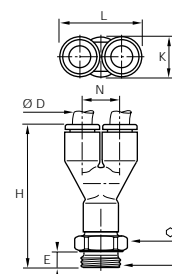

STRAIGHT “Y” CONNECTORS # L 3148

Double Tube to Male BSPT

NOMINAL SIZE TUBE O.D.(mm) x THREAD	BSPT TAPER THREAD DIA. - TPI	DATA mm	
		Installed Height	Across Flats
4 x 1/8BSPT	1/8 - 28	32.5	10
4 x 1/4BSPT	1/4 - 19	33	14
6 x 1/8BSPT	1/8 - 28	39.5	10
6 x 1/4BSPT	1/4 - 19	40	14
8 x 1/8BSPT	1/8 - 28	54.5	13
8 x 1/4BSPT	1/4 - 19	55.5	14

STRAIGHT “Y” CONNECTORS # L 3158

Double Tube to Male BSP

NOMINAL SIZE TUBE O.D.(mm) x THREAD	BSP PARALLEL THREAD DIA. - TPI	DATA mm	
		Installed Height	Across Flats
4 x 1/8BSP	1/8 - 28	32	13
4 x 1/4BSP	1/4 - 19	32	16
6 x 1/8BSP	1/8 - 28	39	13
6 x 1/4BSP	1/4 - 19	39	16
8 x 1/8BSP	1/8 - 28	56	13
8 x 1/4BSP	1/4 - 19	55	16

STRAIGHT CONNECTORS # L 3114

Tube to Female BSP

NOMINAL SIZE TUBE O.D.(mm) x THREAD	BSP PARALLEL THREAD DIA. - TPI	DATA mm	
		Length (Height)	Across Flats
4 x 1/8BSP	1/8 - 28	22.5	13
4 x 1/4BSP	1/4 - 19	26.5	16
6 x 1/8BSP	1/8 - 28	24.5	16
6 x 1/4BSP	1/4 - 19	28.5	16
8 x 1/8BSP	1/8 - 28	29	13
8 x 1/4BSP	1/4 - 19	33	16
10 x 3/8BSP	3/8 - 19	36	19
12 x 3/8BSP	3/8 - 19	40	19
12 x 1/2BSP	1/2 - 14	45.5	24

How to Order

Item #: L 3148
Size: 8 x 1/4BSPT
Quantity: 10
Tel: 1-888-966-MMCC