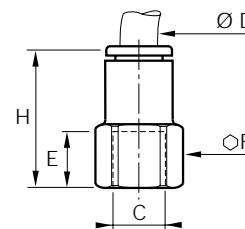

STRAIGHT “Y” CONNECTORS # L 3148

Double Tube to Male BSPT

NOMINAL SIZE TUBE O.D.(mm) x THREAD	BSPT TAPER THREAD DIA. - TPI	DATA mm	
		Installed Height	Across Flats
4 x 1/8BSPT	1/8 - 28	32.5	10
4 x 1/4BSPT	1/4 - 19	33	14
6 x 1/8BSPT	1/8 - 28	39.5	10
6 x 1/4BSPT	1/4 - 19	40	14
8 x 1/8BSPT	1/8 - 28	54.5	13
8 x 1/4BSPT	1/4 - 19	55.5	14

STRAIGHT “Y” CONNECTORS # L 3158

Double Tube to Male BSP

NOMINAL SIZE TUBE O.D.(mm) x THREAD	BSP PARALLEL THREAD DIA. - TPI	DATA mm	
		Installed Height	Across Flats
4 x 1/8BSP	1/8 - 28	32	13
4 x 1/4BSP	1/4 - 19	32	16
6 x 1/8BSP	1/8 - 28	39	13
6 x 1/4BSP	1/4 - 19	39	16
8 x 1/8BSP	1/8 - 28	56	13
8 x 1/4BSP	1/4 - 19	55	16

STRAIGHT CONNECTORS # L 3114

Tube to Female BSP

NOMINAL SIZE TUBE O.D.(mm) x THREAD	BSP PARALLEL THREAD DIA. - TPI	DATA mm	
		Length (Height)	Across Flats
4 x 1/8BSP	1/8 - 28	22.5	13
4 x 1/4BSP	1/4 - 19	26.5	16
6 x 1/8BSP	1/8 - 28	24.5	16
6 x 1/4BSP	1/4 - 19	28.5	16
8 x 1/8BSP	1/8 - 28	29	13
8 x 1/4BSP	1/4 - 19	33	16
10 x 3/8BSP	3/8 - 19	36	19
12 x 3/8BSP	3/8 - 19	40	19
12 x 1/2BSP	1/2 - 14	45.5	24

How to Order

Item #: L 3148
Size: 8 x 1/4BSPT
Quantity: 10
Tel: 1-888-966-MMCC