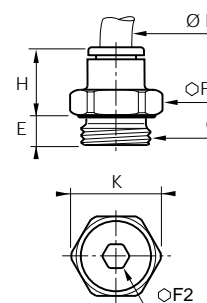

Section 8 Tubing & Fittings

STRAIGHT CONNECTORS # L 3175

Tube to Male BSPT

NOMINAL SIZE TUBE O.D.(mm) x THREAD	BSPT TAPER THREAD DIA. - TPI	DATA mm	
		Installed Height	Across Flats
4 x 1/8BSPT	1/8 - 28	9.5	10
4 x 1/4BSPT	1/4 - 19	6.5	14
5 x 1/8BSPT	1/8 - 28	Discontinued Size	
5 x 1/4BSPT	1/4 - 19	Discontinued Size	
6 x 1/8BSPT	1/8 - 28	11.5	10
6 x 1/4BSPT	1/4 - 19	8.5	14
8 x 1/8BSPT	1/8 - 28	20	13
8 x 1/4BSPT	1/4 - 19	17	14
8 x 3/8BSPT	3/8 - 19	13	17
10 x 1/4BSPT	1/4 - 19	20	16
10 x 3/8BSPT	3/8 - 19	16.5	17
10 x 1/2BSPT	1/2 - 14	14	21
12 x 1/4BSPT	1/4 - 19	26.5	19
12 x 3/8BSPT	3/8 - 19	24	19
12 x 1/2BSPT	1/2 - 14	19.5	21
14 x 3/8BSPT	3/8 - 19	28	22
14 x 1/2BSPT	1/2 - 14	24.5	22

STRAIGHT CONNECTORS # L 3101

Tube to Male BSP

NOMINAL SIZE TUBE O.D.(mm) x THREAD	BSP PARALLEL THREAD DIA. - TPI	DATA mm	
		Installed Height	Across Flats
4 x 1/8BSP	1/8 - 28	5	13
4 x 1/4BSP	1/4 - 19	5.5	16
5 x 1/8BSP	1/8 - 28	Discontinued Size	
5 x 1/4BSP	1/4 - 19	Discontinued Size	
6 x 1/8BSP	1/8 - 28	13	13
6 x 1/4BSP	1/4 - 19	12.5	16
8 x 1/8BSP	1/8 - 28	20.5	13
8 x 1/4BSP	1/4 - 19	19.5	16
8 x 3/8BSP	3/8 - 19	18	20
10 x 1/4BSP	1/4 - 19	23	16
10 x 3/8BSP	3/8 - 19	19.5	20
10 x 1/2BSP	1/2 - 14	18.5	24
12 x 1/4BSP	1/4 - 19	27.5	19
12 x 3/8BSP	3/8 - 19	27	20
12 x 1/2BSP	1/2 - 14	22.5	24
14 x 3/8BSP	3/8 - 19	30	22
14 x 1/2BSP	1/2 - 14	26.5	24

How to Order

Item #: L 3175
Size: 4 x 1/8BSPT
Quantity: 20
Tel: 1-888-966-MMCC