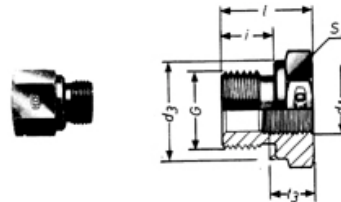

BSP ADAPTERS # 2353 RI

BSP Internal & External Thread
Steel Zinc Yellow

LARGE END - FEMALE

BSP NOM. SIZE M x F	BSP THREAD-Inch		DIMENSIONS mm			
	MALE THREAD	FEMALE THREAD	S-1	L	i	d3
1/8 x 1/4	1/8	1/4	19	31	8	14
1/8 x 3/8	1/8	3/8	24	32	8	14
1/4 x 3/8	1/4	3/8	24	36	12	18
1/4 x 1/2	1/4	1/2	30	40	12	18
1/4 x 3/4	1/4	3/4	36	43	12	18
3/8 x 1/2	3/8	1/2	30	41	12	22
3/8 x 3/4	3/8	3/4	36	44	12	22
1/2 x 3/4	1/2	3/4	36	46	14	26
1/2 x 1	1/2	1	41	49	14	26
1/2 x 1 1/4	1/2	1 1/4	55	53	14	26
3/4 x 1	3/4	1	41	51	16	32
3/4 x 1 1/4	3/4	1 1/4	55	55	16	32
3/4 x 1 1/2	3/4	1 1/2	60	57	16	32
1 x 1 1/4	1	1 1/4	55	57	18	39
1 x 1 1/2	1	1 1/2	60	59	18	39
1 1/4 x 1 1/2	1 1/4	1 1/2	60	60	20	49

LARGE END - MALE

BSP NOM. SIZE M x F	BSP THREAD-Inch		DIMENSIONS mm			
	MALE THREAD	FEMALE THREAD	S-1	L	i	d3
3/8 x 1/8	3/8	1/8	22	22.5	12	22
1/2 x 1/4	1/2	1/4	27	24	14	26
3/4 x 1/4	3/4	1/4	32	26	16	32
3/4 x 3/8	3/4	3/8	32	26	16	32
1 x 1/4	1	1/4	41	29	18	39
1 x 3/8	1	3/8	41	29	18	39
1 x 1/2	1	1/2	41	29	18	39
1 1/4 x 1/2	1 1/4	1/2	50	32	20	49
1 1/4 x 3/4	1 1/4	3/4	50	32	20	49
1 1/2 x 1/2	1 1/2	1/2	55	36	22	55
1 1/2 x 3/4	1 1/2	3/4	55	36	22	55
1 1/2 x 1	1 1/2	1	55	36	22	55
2 x 1 1/2	2	1 1/2	68	62	24	70

NPT ADAPTERS # 3377

Female NPT - Male Metric
Formerly 2353 AD
Straight - Steel Zinc Yellow

SIZE FEMALE-MALE	LENGTH	HEX
1/8NPT-10 x 1	24	16
1/4NPT-12 x 1.5	35	19
1/4NPT-14 x 1.5	35	19
3/8NPT-16 x 1.5	37	22
3/8NPT-18 x 1.5	33	24
1/2NPT-16 x 1.5	39	27
1/2NPT-18 x 1.5	43	29
1/2NPT-20 x 1.5	43	29
1/2NPT-22 x 1.5	43	27
3/4NPT-26 x 1.5	45	30
3/4NPT-27 x 2	48	32
1NPT-33 x 2	53	42

NPT ADAPTERS # 3388

Female NPT - Male BSP
Formerly 2353 AD
Straight - Steel Zinc Yellow

SIZE FEMALE(NPT)- MALE(BSP)	LENGTH	HEX
1/8NPT-1/8BSP	25	17
1/8NPT-1/4BSP	32	19
1/4NPT-1/8BSP	31	19
1/4NPT-1/4BSP	32	19
3/8NPT-3/8BSP	33	22
1/2NPT-1/2BSP	44	27
3/4NPT-3/4BSP	44	32
1NPT-1BSP	52	38
1 1/4NPT-1 1/4BSP	60	38
1 1/2NPT-1 1/2BSP	65	42