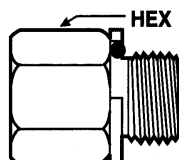

BSP ADAPTERS # 2353 RI

BSP Internal & External Thread
Steel Zinc Yellow

LARGE END - FEMALE

BSP NOM. SIZE M x F	BSP THREAD-Inch		DIMENSIONS mm			
	MALE THREAD	FEMALE THREAD	S-1	L	i	d3
1/8 x 1/4	1/8	1/4	19	31	8	14
1/8 x 3/8	1/8	3/8	24	32	8	14
1/4 x 3/8	1/4	3/8	24	36	12	18
1/4 x 1/2	1/4	1/2	30	40	12	18
1/4 x 3/4	1/4	3/4	36	43	12	18
3/8 x 1/2	3/8	1/2	30	41	12	22
3/8 x 3/4	3/8	3/4	36	44	12	22
1/2 x 3/4	1/2	3/4	36	46	14	26
1/2 x 1	1/2	1	41	49	14	26
1/2 x 1 1/4	1/2	1 1/4	55	53	14	26
3/4 x 1	3/4	1	41	51	16	32
3/4 x 1 1/4	3/4	1 1/4	55	55	16	32
3/4 x 1 1/2	3/4	1 1/2	60	57	16	32
1 x 1 1/4	1	1 1/4	55	57	18	39
1 x 1 1/2	1	1 1/2	60	59	18	39
1 1/4 x 1 1/2	1 1/4	1 1/2	60	60	20	49

LARGE END - MALE

BSP NOM. SIZE M x F	BSP THREAD-Inch		DIMENSIONS mm			
	MALE THREAD	FEMALE THREAD	S-1	L	i	d3
3/8 x 1/8	3/8	1/8	22	22.5	12	22
1/2 x 1/4	1/2	1/4	27	24	14	26
3/4 x 1/4	3/4	1/4	32	26	16	32
3/4 x 3/8	3/4	3/8	32	26	16	32
1 x 1/4	1	1/4	41	29	18	39
1 x 3/8	1	3/8	41	29	18	39
1 x 1/2	1	1/2	41	29	18	39
1 1/4 x 1/2	1 1/4	1/2	50	32	20	49
1 1/4 x 3/4	1 1/4	3/4	50	32	20	49
1 1/2 x 1/2	1 1/2	1/2	55	36	22	55
1 1/2 x 3/4	1 1/2	3/4	55	36	22	55
1 1/2 x 1	1 1/2	1	55	36	22	55
2 x 1 1/2	2	1 1/2	68	62	24	70

NPT ADAPTERS # 3377

Female NPT - Male Metric
Formerly 2353 AD
Straight - Steel Zinc Yellow

SIZE FEMALE-MALE	LENGTH	HEX
1/8NPT-10 x 1	24	16
1/4NPT-12 x 1.5	35	19
1/4NPT-14 x 1.5	35	19
3/8NPT-16 x 1.5	37	22
3/8NPT-18 x 1.5	33	24
1/2NPT-16 x 1.5	39	27
1/2NPT-18 x 1.5	43	29
1/2NPT-20 x 1.5	43	29
1/2NPT-22 x 1.5	43	27
3/4NPT-26 x 1.5	45	30
3/4NPT-27 x 2	48	32
1NPT-33 x 2	53	42

NPT ADAPTERS # 3388

Female NPT - Male BSP
Formerly 2353 AD
Straight - Steel Zinc Yellow

SIZE FEMALE(NPT)- MALE(BSP)	LENGTH	HEX
1/8NPT-1/8BSP	25	17
1/8NPT-1/4BSP	32	19
1/4NPT-1/8BSP	31	19
1/4NPT-1/4BSP	32	19
3/8NPT-3/8BSP	33	22
1/2NPT-1/2BSP	44	27
3/4NPT-3/4BSP	44	32
1NPT-1BSP	52	38
1 1/4NPT-1 1/4BSP	60	38
1 1/2NPT-1 1/2BSP	65	42