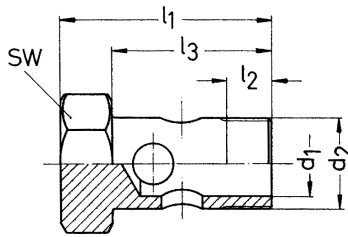

HOLLOW SCREWS # 7643 - SHORT THREAD

Formerly # 7623 A

NOM. SIZE	ACROSS FLATS	TUBE O.D.	THREAD DIA.		DATA mm			BANJO NOM. SIZE
			d2	l1	d1	l3	Head Height	
3	12	4 & 5	M 8 x 1	8.5	4	17	5	4 & 5
4	14	6	M 10 x 1	8.5	5.5	19	6	6
6	17	8	M 12 x 1.5	11	7	24	6	8
8	19	10	M 14 x 1.5	11	9	26	6	10
10	22	12	M 16 x 1.5	11	11	28	6	12
13	24	15	M 18 x 1.5	11	13	32	6	15

HOLLOW SCREWS # 7643 S - LONG THREAD

Formerly # 7623 C

NOM. SIZE	ACROSS FLATS	TUBE O.D.	THREAD DIA.		DATA mm			BANJO NOM. SIZE
			d2	l1	d1	l3	Head Height	
4	14	6	M 10 x 1	12.5	5.5	23	6	6
6	17	8	M 12 x 1.5	15	7	28	6	8
8	19	10	M 14 x 1.5	17	9	32	6	10
10	22	12	M 16 x 1.5	19	11	36	6	13
13	24	15	M 18 x 1.5	21	13	42	6	15

BANJO FITTINGS # 7642 B

NOM. SIZE TUBE O.D.	DATA mm						Use With HOLLOW SCREW NOM. SIZE
	R	d3	d1	t	l1	b	
5	8	5.15	8	6	14	8	3
6	8.5	6.15	10	6	16	10	4
8	10	8.15	12	6	18	12	6
10	12	10.15	14	6	20	14	8
12	14	12.15	16	6	22	16	10
15	16	15.15	18	6	24	20	13

*Please note: Banjo Fitting Nominal Size does NOT equal Hollow Screws Nominal Size

How to Order
Item #: 7643
Size: 10
Quantity: 25
Tel: 1-888-966-MMCC