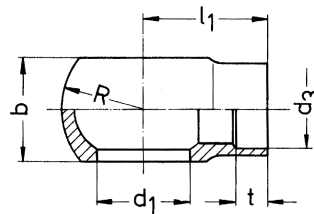

HOLLOW SCREWS # 7643 - SHORT THREAD

Formerly # 7623 A

NOM. SIZE	ACROSS FLATS	TUBE O.D.	THREAD DIA.		DATA mm			BANJO NOM. SIZE
			d2	l1	d1	l3	Head Height	
3	12	4 & 5	M 8 x 1	8.5	4	17	5	4 & 5
4	14	6	M 10 x 1	8.5	5.5	19	6	6
6	17	8	M 12 x 1.5	11	7	24	6	8
8	19	10	M 14 x 1.5	11	9	26	6	10
10	22	12	M 16 x 1.5	11	11	28	6	12
13	24	15	M 18 x 1.5	11	13	32	6	15

HOLLOW SCREWS # 7643 S - LONG THREAD

Formerly # 7623 C

NOM. SIZE	ACROSS FLATS	TUBE O.D.	THREAD DIA.		DATA mm			BANJO NOM. SIZE
			d2	l1	d1	l3	Head Height	
4	14	6	M 10 x 1	12.5	5.5	23	6	6
6	17	8	M 12 x 1.5	15	7	28	6	8
8	19	10	M 14 x 1.5	17	9	32	6	10
10	22	12	M 16 x 1.5	19	11	36	6	13
13	24	15	M 18 x 1.5	21	13	42	6	15

BANJO FITTINGS # 7642 B

NOM. SIZE TUBE O.D.	DATA mm						Use With HOLLOW SCREW NOM. SIZE
	R	d3	d1	t	l1	b	
5	8	5.15	8	6	14	8	3
6	8.5	6.15	10	6	16	10	4
8	10	8.15	12	6	18	12	6
10	12	10.15	14	6	20	14	8
12	14	12.15	16	6	22	16	10
15	16	15.15	18	6	24	20	13

*Please note: Banjo Fitting Nominal Size does NOT equal Hollow Screws Nominal Size

How to Order
Item #: 7643
Size: 10
Quantity: 25
Tel: 1-888-966-MMCC