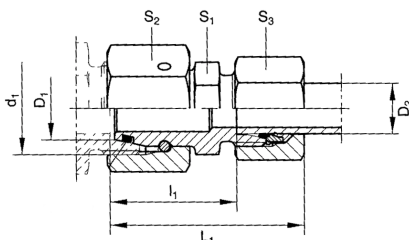

## TUBE END REDUCERS # 2353 RED-L

Formerly # 2353 KOR - Zinc Yellow - To connect smaller tube to larger tube  
Complete with Sleeves and Nuts

**L - Medium Pressure:** Nominal Pressure/ NP - 250 BAR Max./One Bar = 14.22 PSI

**How to Order**  
Item #: 2353 RED-L  
Size: 18/10L  
Quantity: 5  
Tel: 1-888-966-MMCC

Outside diameter of the tube indicates nominal diameter of the fitting  
Available in Brass and Stainless Steel upon request - **Please inquire.**