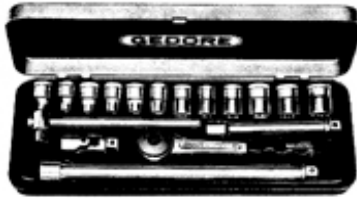

Section 4 Wrenches

SOCKET SETS # 3124 S

*Series 1(Basic)

*Series 2 (Comprehensive)

*Series 3 (Extensive)

SIZE NO.*	SQUARE DRIVE	TOTAL PCS	SIZES INCLUDED (mm)	ACCESSORIES INCLUDED (See Previous Page)	APPROX. WEIGHT
A 1	1/4"	13	4, 4.5, 5, 5.5, 6, 7, 8, 9, 10, 11, 13	A 112, A 115, A 121-5	1 lbs.
A 2	1/4"	18	4, 4.5, 5, 5.5, 6, 7, 8, 9, 10, 11, 12, 13, 14	A 114, A 115, A 116, A 121-2, A 121-5	1 lbs.
A 3	1/4"	24	4, 4.5, 5, 5.5, 6, 7, 8, 9, 10, 11, 12, 13	A 112, A 115, A 116, A 140, A 121-2, 5 Hex Keys, 2 Screwdrivers	3 lbs.
B 1	3/8"	24	4, 7, 8, 9, 10, 11, 12, 13, 14, 15, 16, 17, 18, 19, 20, 21, 22, 24	B 116, B 121-5, B 121-3, B 131, B 140, B 121-10	6 lbs.
B 2	3/8"	24	6, 7, 8, 9, 10, 11, 12, 13, 14, 15, 16, 17, 18, 19, 20, 22	B 111, B 115, B 116, B 140, B 121-5, B 121-10, Screwdriver Socket	8 lbs.
B 3	3/8"	35	6, 7, 8, 9, 10, 11, 13, 14, 15, 16, 17, 18, 19, 20, 21, 22, 24	B 116, B 121-31, B 121-10, B 131, B 140, 3 Screwdriver Sockets, 4 Torx	8 lbs.
C 1	1/2"	21	10, 11, 12, 13, 14, 15, 16, 17, 18, 19, 22, 24, 27, 30, 32	C 115, C 116, C 121-5, C 121-10, C 140, C 131	4 lbs.
C 2	1/2"	24	10, 11, 12, 13, 14, 15, 16, 17, 18, 19, 20, 21, 22, 23, 24, 27, 30, 32	C 111, C 115, C 116, C 121-5, C 121-10, C 140	13 lbs.
C 3	1/2"	35	10, 11, 12, 13, 14, 15, 16, 17, 18, 19, 20, 21, 22, 23, 24, 27, 30, 32	C 116, C 140, C 131 C 121-3, C 121-10 5 Torx Sockets, 2 Philips Sockets, 5 Screwdriver Sockets	18 lbs.
D 1	3/4"	13	22, 24, 27, 30, 32, 36, 38, 41, 46, 50	D 115, D 121-8, D 121-16	24 lbs.
D 2	3/4"	20	22, 24, 26, 27, 29, 30, 32, 33, 35, 36, 38, 41, 44, 46, 50, 55	D 115, D 116, D 121-5, D 121-10	26 lbs.
D 3	3/4"	30	18, 19, 21, 22, 23, 24, 25, 26, 27, 28, 30, 32, 34, 36, 37, 38, 41, 45, 46, 47, 50, 52, 54, 55, 60	D 115, D 116, D 121-4, D 121-8, D 121-16	56 lbs.