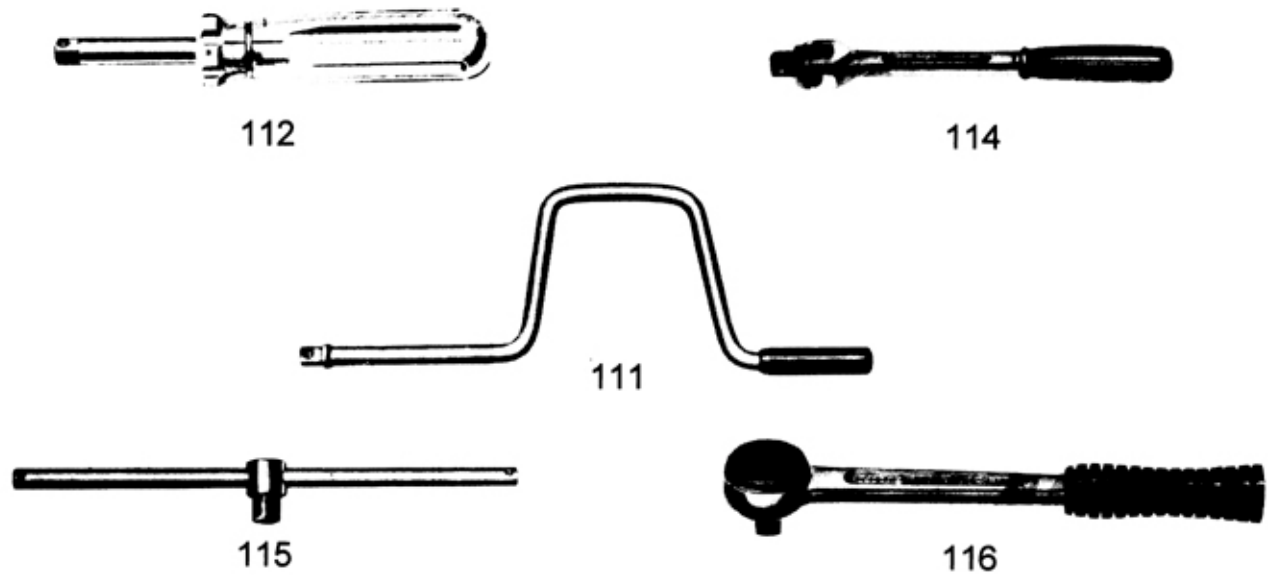

SOCKET DRIVE WRENCHES # 3125

DESCRIPTION	1/4" Drive	3/8" Drive	1/2" Drive	3/4" Drive
111 Speed Handle	-	B 111	C 111	-
112 Screwdriver Handle	A 112	-	-	-
114 Articulated Handle	A 114	B 114	C 114	D 114
115 Sliding T-Handle	A 115	B 115	C 115	D 115
116 Reversible Ratchet	A 116	B 116	C 116	D 116

SOCKET DRIVE ACCESSORIES # 3126

Extensions #121

SIZE	DESCRIPTION
A 121-2	2" Extension
A 121-4	4" Extension
A 121-6	6" Extension
B 121-3	3" Extension
B 121-5	5" Extension
B 121-10	10" Extension
C 121-3	3" Extension
C 121-5	5" Extension
C 121-10	10" Extension
D 121-8	8" Extension
D 121-16	16" Extension

Adapters* #130 & Universal Joint* #140

SIZE	DESCRIPTION
AB 130	1/4F x 3/8M Adapter
BC 130	3/8F x 1/2M Adapter
CD 130	1/2F x 3/4M Adapter
DE 130	3/4F x 1M Adapter
BA 130	3/8F x 1/4M Adapter
CB 130	1/2F X 3/8M Adapter
DC 130	3/4F x 1/2M Adapter
ED 130	1F x 3/4M Adapter
A 140	3/8F x 1/4M Universal Joint
B 140	1/2F x 3/8M Universal Joint
C 140	3/4F x 1/2M Universal Joint
D 140	1F x 3/4M Universal Joint

How to Order
Item #: 3125
Size: B 111
Quantity: 50
Tel: 1-888-966-MMCC

*Please note: The use of the letters "F" and "M" in description represent "Female" & "Male".