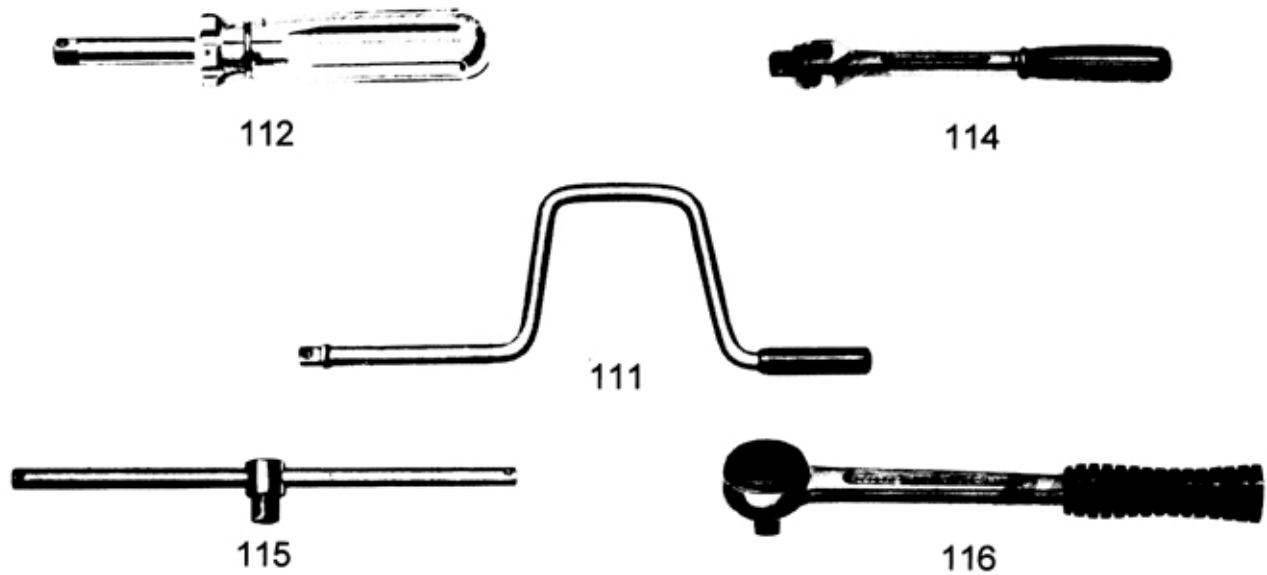

## SOCKET DRIVE WRENCHES # 3125

DESCRIPTION	1/4" Drive	3/8" Drive	1/2" Drive	3/4" Drive
111 Speed Handle	-	<b>B 111</b>	<b>C 111</b>	-
112 Screwdriver Handle	<b>A 112</b>	-	-	-
114 Articulated Handle	<b>A 114</b>	<b>B 114</b>	<b>C 114</b>	<b>D 114</b>
115 Sliding T-Handle	<b>A 115</b>	<b>B 115</b>	<b>C 115</b>	<b>D 115</b>
116 Reversible Ratchet	<b>A 116</b>	<b>B 116</b>	<b>C 116</b>	<b>D 116</b>

### Extensions #121

SIZE	DESCRIPTION
<b>A 121-2</b>	2" Extension
<b>A 121-4</b>	4" Extension
<b>A 121-6</b>	6" Extension
<b>B 121-3</b>	3" Extension
<b>B 121-5</b>	5" Extension
<b>B 121-10</b>	10" Extension
<b>C 121-3</b>	3" Extension
<b>C 121-5</b>	5" Extension
<b>C 121-10</b>	10" Extension
<b>D 121-8</b>	8" Extension
<b>D 121-16</b>	16" Extension

### Adapters\* #130 & Universal Joint\* #140

SIZE	DESCRIPTION
<b>AB 130</b>	1/4F x 3/8M Adapter
<b>BC 130</b>	3/8F x 1/2M Adapter
<b>CD 130</b>	1/2F x 3/4M Adapter
<b>DE 130</b>	3/4F x 1M Adapter
<b>BA 130</b>	3/8F x 1/4M Adapter
<b>CB 130</b>	1/2F X 3/8M Adapter
<b>DC 130</b>	3/4F x 1/2M Adapter
<b>ED 130</b>	1F x 3/4M Adapter
<b>A 140</b>	3/8F x 1/4M Universal Joint
<b>B 140</b>	1/2F x 3/8M Universal Joint
<b>C 140</b>	3/4F x 1/2M Universal Joint
<b>D 140</b>	1F x 3/4M Universal Joint

### How to Order

Item #: 3125  
Size: B 111  
Quantity: 50  
Tel: 1-888-966-MMCC

\*Please note: The use of the letters "F" and "M" in description represent "Female" & "Male".