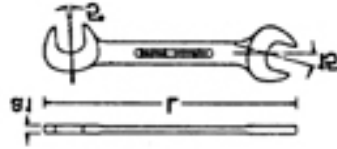

DOUBLE OPEN END WRENCH # 3110

Chrome Vanadium Steel - Chrome Plated - 15° Angle

SIZE OPENING mm	THICKNESS mm	OVERALL LENGTH mm	SIZE OPENING mm	THICKNESS mm	OVERALL LENGTH mm	SIZE OPENING mm	THICKNESS mm	OVERALL LENGTH mm
4 x 4.5	3.4	100	12 x 13	5	172	22 x 27	8	266
4 x 5	3.4	100	12 x 14	5	172	24 x 26	8	266
4.5 x 5.5	3.4	100	13 x 14	5	172	24 x 27	8	266
5 x 5.5	3.4	100	13 x 15	5.5	190	24 x 30	8.5	280
5.5 x 7	3.7	122	13 x 16	5.5	190	25 x 28	8.5	280
6 x 7	3.7	122	13 x 17	6	205	27 x 29	9	302
6 x 8	3.7	122	14 x 15	5.5	190	27 x 30	9	302
7 x 8	4	140	14 x 17	6	205	27 x 32	9	302
7 x 9	4	140	16 x 17	6	205	30 x 32	9	302
8 x 9	4	140	16 x 18	6	205	30 x 34	9	302
8 x 10	4	140	17 x 19	6.5	222	30 x 36	9.4	328
9 x 10	4.5	157	17 x 22	7	236	32 x 36	9.4	328
9 x 11	4.5	157	18 x 19	6.5	222	34 x 36	9.4	328
10 x 11	4.5	157	19 x 22	7	236	36 x 41	10	360
10 x 12	4.5	157	19 x 24	7.5	250	38 x 42	10	360
10 x 13	5	172	20 x 22	7	236	41 x 46	10.7	400
10 x 14	5	172	21 x 23	7.5	250	46 x 50	11.6	450
11 x 13	5	172	21 x 24	7.5	250			
11 x 14	5	172	22 x 24	7.5	250			

DOUBLE OPEN END WRENCH SETS # 3110 S

Chrome Vanadium Steel - Chrome Plated

ITEM	SIZE	FORMERLY	PCS	OPENINGS mm	
3110 S	Clip - 8	H6/8	8	6 x 7, 8 x 9, 10 x 11, 12 x 13, 14 x 15, 16 x 17, 18 x 19, 20 x 22	Wall Clip, 2 lbs.
3110 S	Clip - 12	H6/120	12	6 x 7, 8 x 9, 10 x 11, 12 x 13, 14 x 15, 16 x 17, 18 x 19, 20 x 22, 21 x 23, 24 x 27, 25 x 28, 30 x 32	Wall Clip, 5 1/4 lbs.
3110 S	Box - 8	-	8	6 x 7, 8 x 9, 10 x 11, 12 x 13, 14 x 15, 16 x 17, 18 x 19, 20 x 22	Carton Box, 2 lbs.
3110 S	Box - 12	6-12	12	6 x 7, 8 x 9, 10 x 11, 12 x 13, 14 x 15, 16 x 17, 18 x 19, 20 x 22, 21 x 23, 24 x 27, 25 x 28, 30 x 32	Carton Box, 4 3/4 lbs.