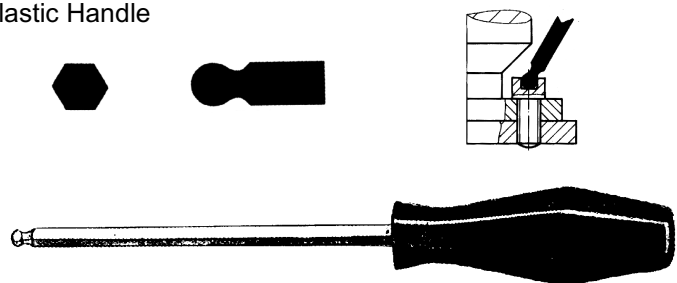

HEX KEY WITH HANDLE # 2110

Chrome Vanadium Steel - Plastic Handle

NOM. SIZE mm	ARM LENGTH mm	
	Short End L1	Long End L2
2	30	90
2.5	40	95
3	40	95
4	40	120
5	40	130
6	40	140
8	55	140
10	65	160
12	80	190

HEX KEY - STRAIGHT HANDLE # 954

Chrome Vanadium Steel - Plastic Handle

NOM. SIZE mm	HEX LENGTH mm	OVERALL LENGTH mm
2	75	150
3	75	155
4	75	155
5	75	155
6	75	165
8	120	215
10	120	225

BALL END HEX KEY WITH HANDLE # 952

Chrome Vanadium Steel - Plastic Handle

NOM. SIZE mm	HEX LENGTH mm	OVERALL LENGTH mm
3	90	170
4	100	180
5	110	220
6	120	220
8	130	240
10	140	260
12	160	280

How to Order

Item #: 2110
Size: 2
Quantity: 50
Tel: 1-888-966-MMCC

*Please note: For sets, please see page 4-406 & 4-407.