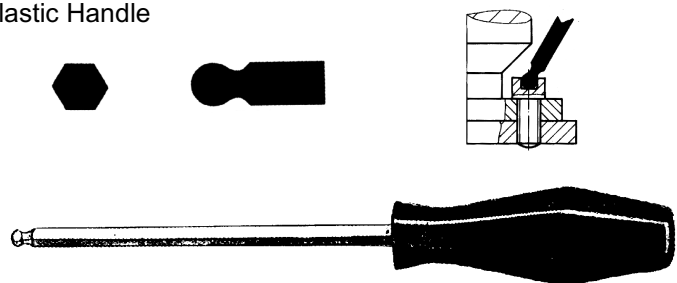

## HEX KEY WITH HANDLE # 2110

Chrome Vanadium Steel - Plastic Handle

NOM. SIZE mm	ARM LENGTH mm	
	Short End L1	Long End L2
2	30	90
2.5	40	95
3	40	95
4	40	120
5	40	130
6	40	140
8	55	140
10	65	160
12	80	190

## HEX KEY - STRAIGHT HANDLE # 954

Chrome Vanadium Steel - Plastic Handle

NOM. SIZE mm	HEX LENGTH mm	OVERALL LENGTH mm
2	75	150
3	75	155
4	75	155
5	75	155
6	75	165
8	120	215
10	120	225

## BALL END HEX KEY WITH HANDLE # 952

Chrome Vanadium Steel - Plastic Handle

NOM. SIZE mm	HEX LENGTH mm	OVERALL LENGTH mm
3	90	170
4	100	180
5	110	220
6	120	220
8	130	240
10	140	260
12	160	280