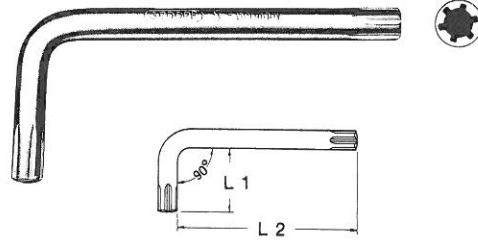

### SPLINE FLUTED KEY # 911 SPL

Chrome Vanadium Steel - Plated

NOM. SIZE mm	ARM LENGTH mm	
	Short Length	Long Length
4	20	65
5	25	71
6	28	80
8	32	90
10	36	100
12	40	112
14	45	125
16	55	140
18	58	150

### HEX KEY WITH GUIDE # 6911

Chrome Vanadium Steel - Black Finish

To be used with Low Head Socket Screw # 6912, Section 1B, page 1-48

NOM. SIZE mm	ARM LENGTH mm	
	Short Length	Long Length
3	20	63
4	25	70
5	28	80
6	32	90
8	36	100
10	40	112
12	45	125
14	56	140
17	63	160
19	70	180

### T-HANDLE HEX KEY # 911 T

Chrome Vanadium Steel  
Plastic Handle - Long Series

NOM. SIZE mm	KEY LENGTH mm**
2	90
2.5	112
3	126
4	142
5	160
6	180
8	200
10	224

\*\*Handle size & color may vary by manufacturer.

### T-HANDLE HEX KEY # 911 TU

Chrome Vanadium Steel  
Plastic Handle - Short Series

NOM. SIZE mm	KEY LENGTH mm**
2	70
2.5	70
3	70
4	70
5	90
6	90
8	90
10	110

\*\*Handle size & color may vary by manufacturer.