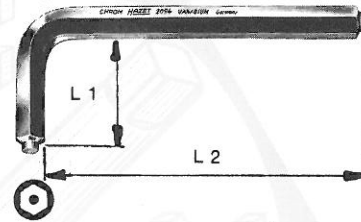

### SPLINE FLUTED KEY # 911 SPL

Chrome Vanadium Steel - Plated

NOM. SIZE mm	ARM LENGTH mm	
	Short Length	Long Length
4	20	65
5	25	71
6	28	80
8	32	90
10	36	100
12	40	112
14	45	125
16	55	140
18	58	150

### HEX KEY WITH GUIDE # 6911

Chrome Vanadium Steel - Black Finish

To be used with Low Head Socket Screw # 6912, Section 1B, page 1-48

NOM. SIZE mm	ARM LENGTH mm	
	Short Length	Long Length
3	20	63
4	25	70
5	28	80
6	32	90
8	36	100
10	40	112
12	45	125
14	56	140
17	63	160
19	70	180

### T-HANDLE HEX KEY # 911 T

Chrome Vanadium Steel  
Plastic Handle - Long Series

NOM. SIZE mm	KEY LENGTH mm**
2	90
2.5	112
3	126
4	142
5	160
6	180
8	200
10	224

\*\*Handle size & color may vary by manufacturer.

### T-HANDLE HEX KEY # 911 TU

Chrome Vanadium Steel  
Plastic Handle - Short Series

NOM. SIZE mm	KEY LENGTH mm**
2	70
2.5	70
3	70
4	70
5	90
6	90
8	90
10	110

\*\*Handle size & color may vary by manufacturer.